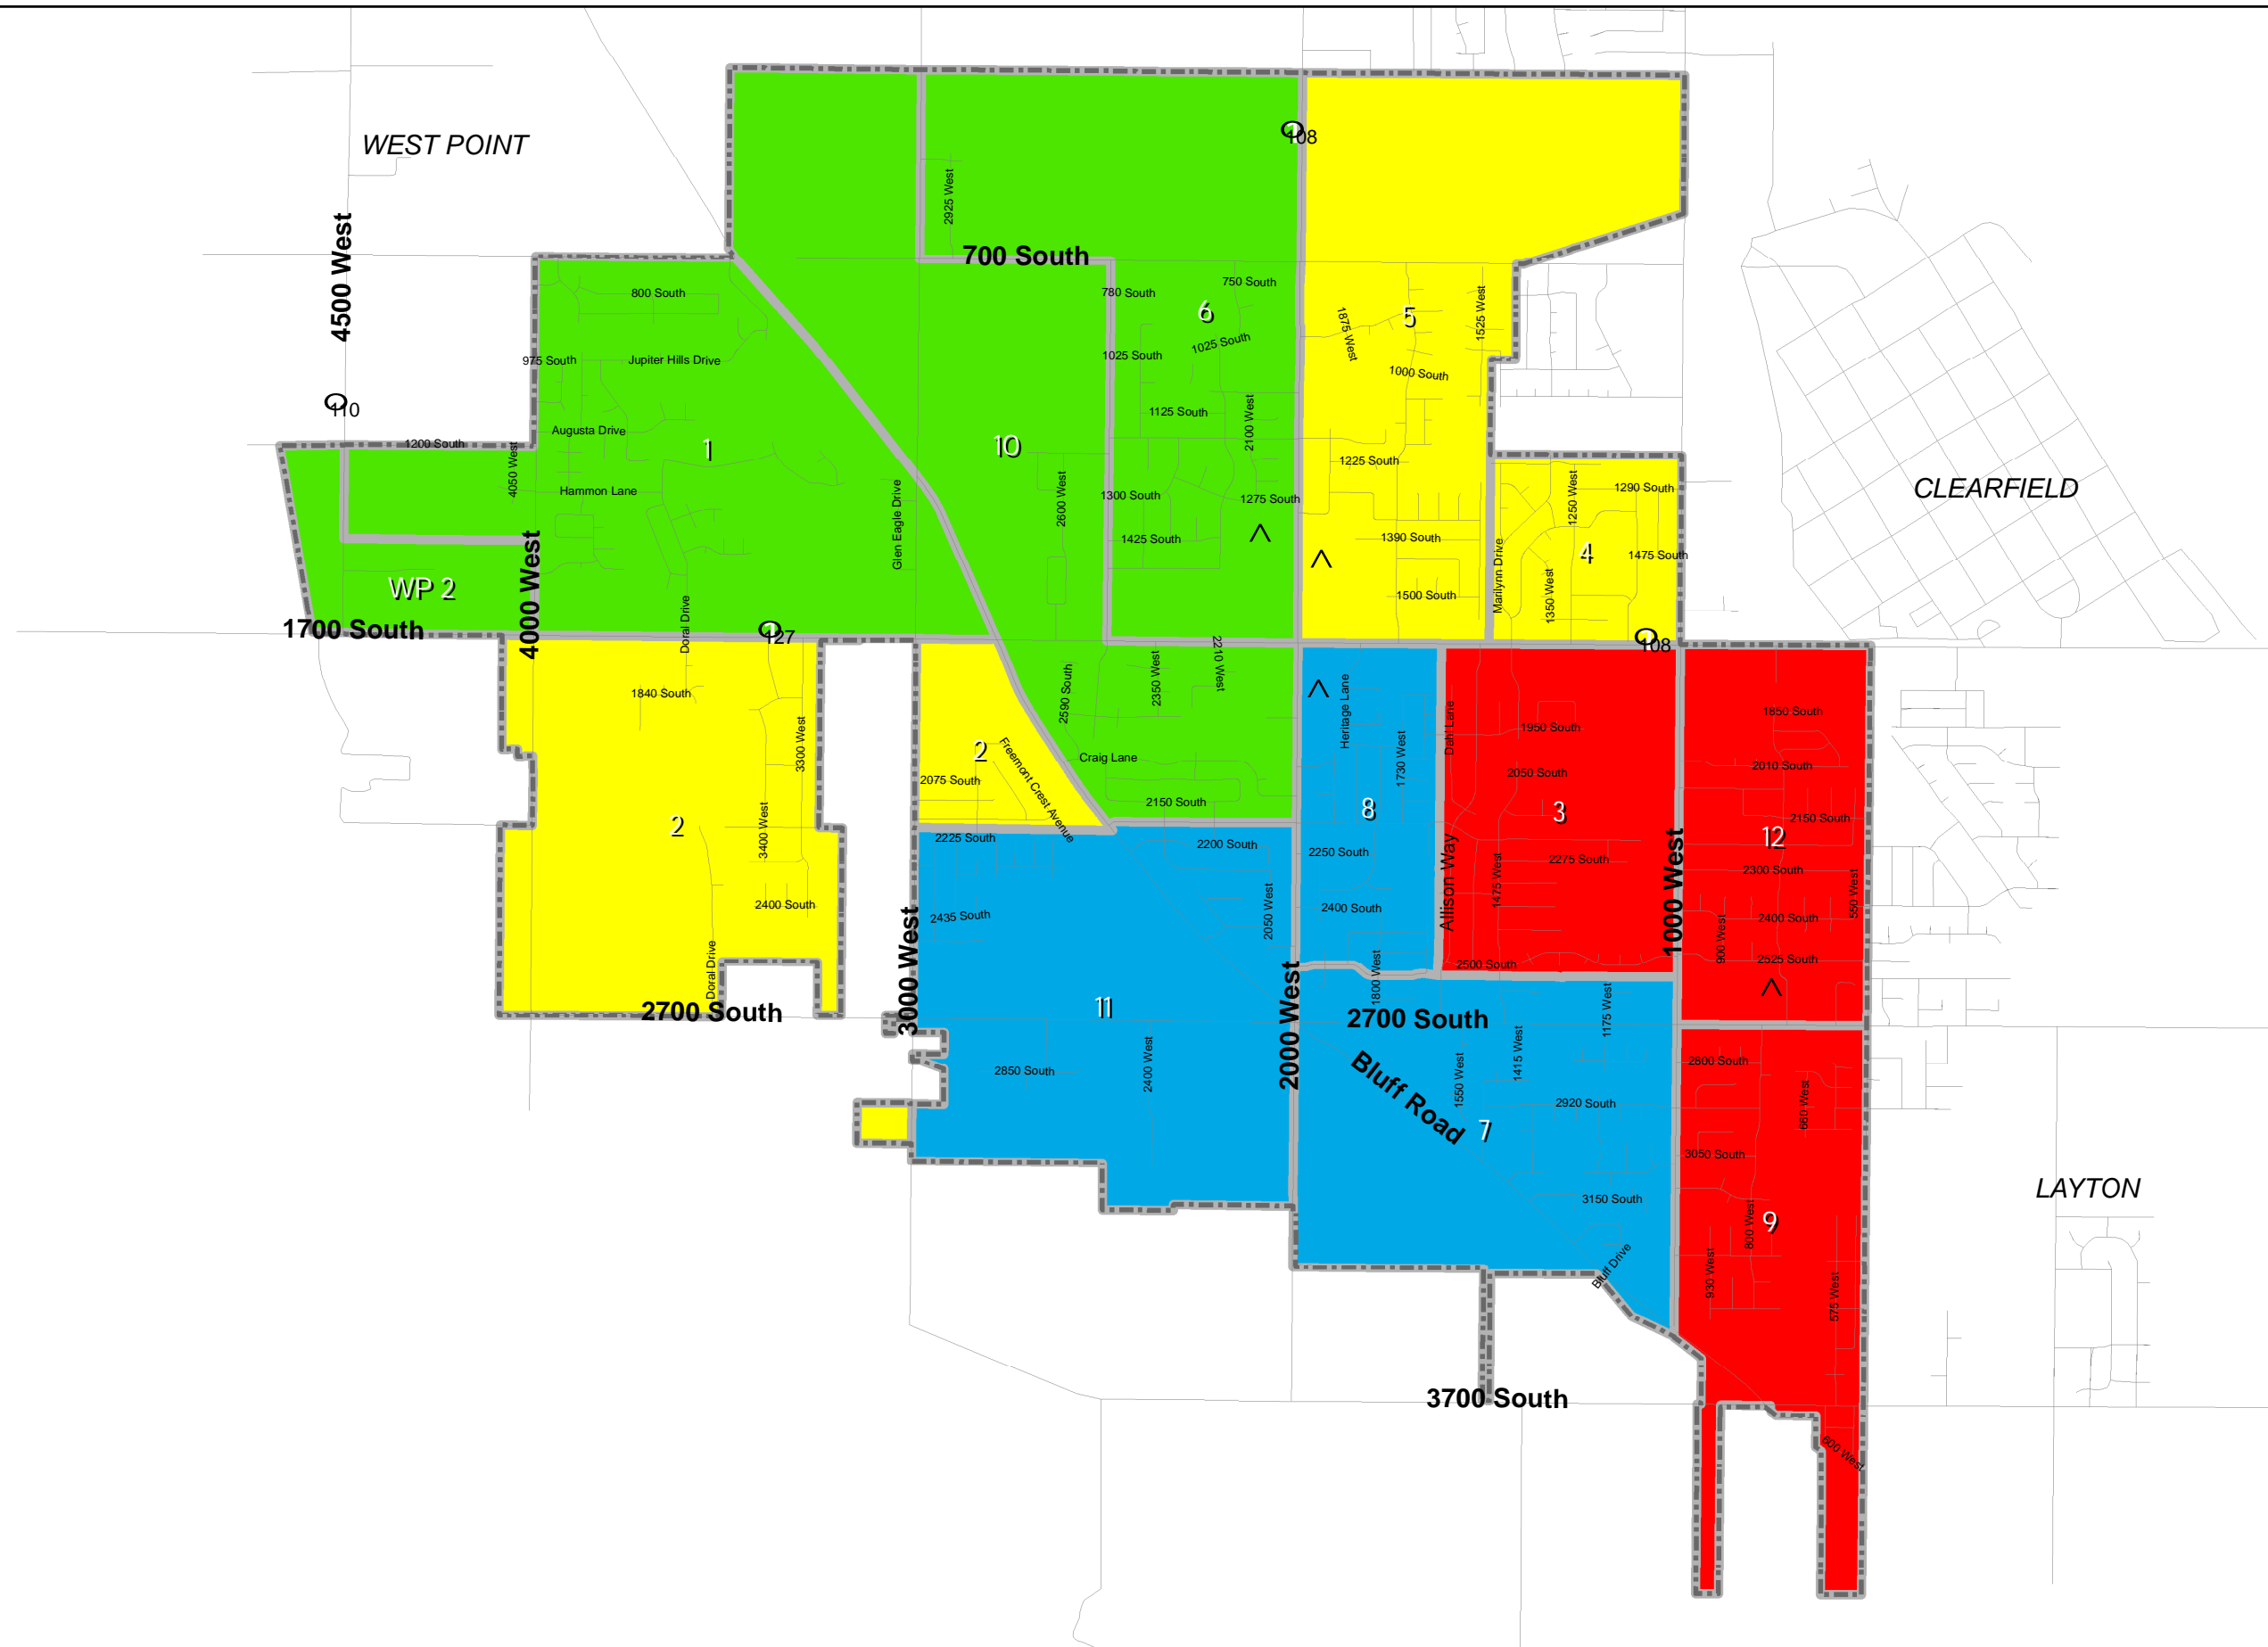

# Voting Precincts 2005

(Subject To Change)

### Voting Precincts

-  Bluff Ridge Elementary
-  Syracuse City Hall
-  Syracuse Elementary
-  Syracuse Jr. High
-  Voting Location
-  Streets
-  City Boundary

1 inch equals 0.45 miles